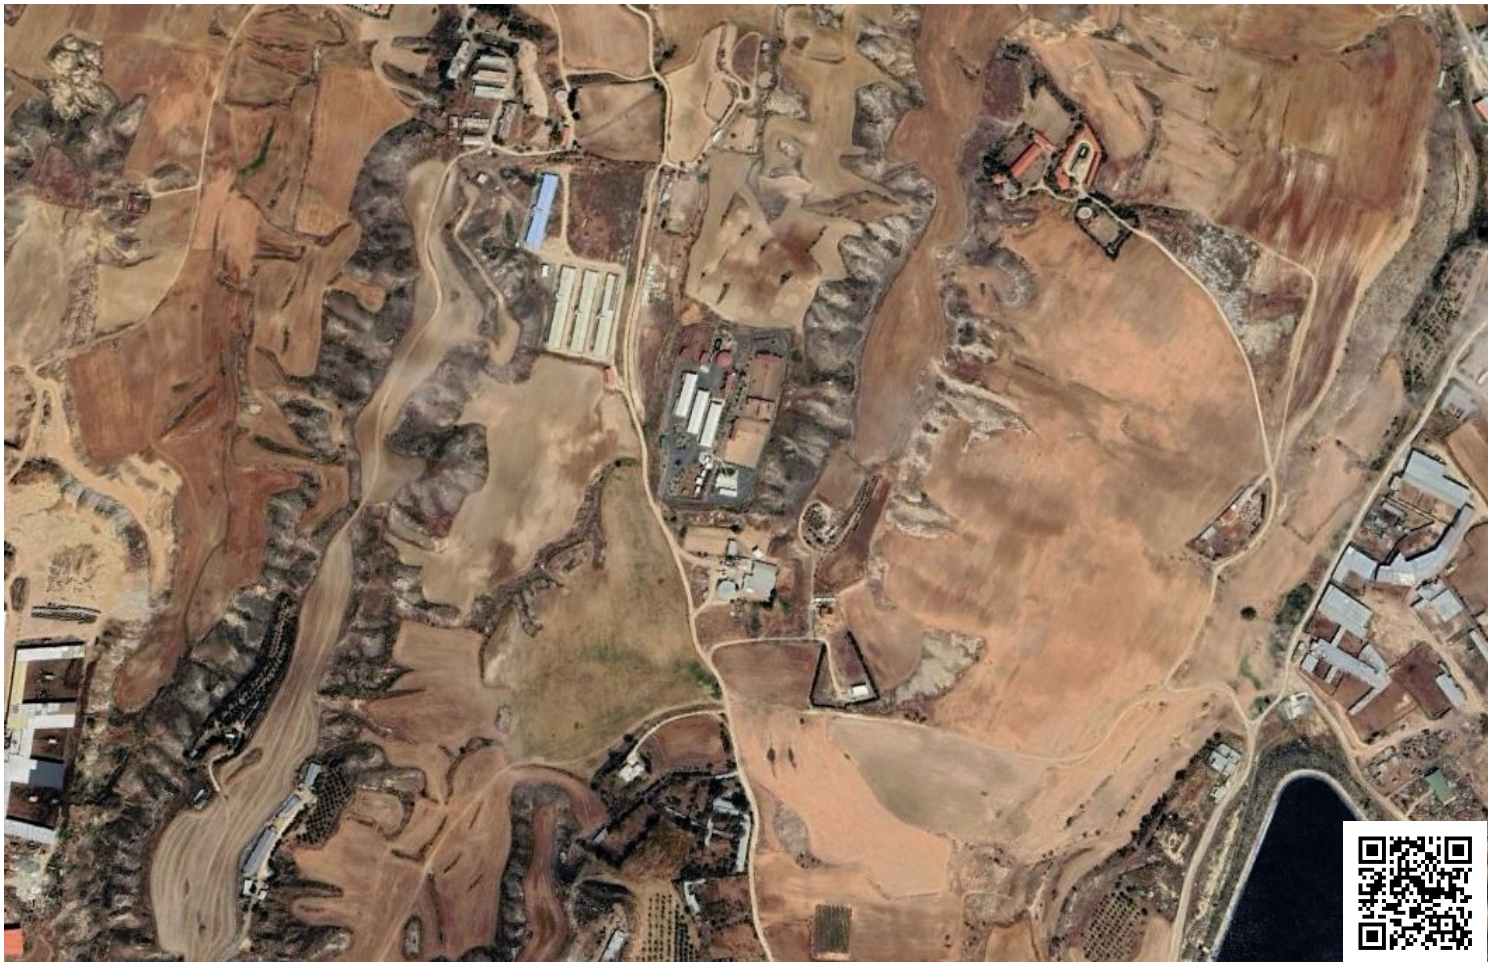

#14045

Field in Pano Deftera

📍 Deftera Pano, Nicosia

€180,000

Overview

Specifications

Area

 7711 m²

Type	Field	Title deed	Yes
------	-------	------------	-----

Description

Field in Pano Deftera, located approx. 2.5km away from Grammar School.

The property is enclosed, has an irregular shape, and cover an area of 7,711 sqm.

The property falls within the Stockbreeding (Farming) Planning Zone Δα1 with building factor 10%, coverage factor 10% in 1 floor.

Additional information

Features

Easy access to main roads

Near amenities

Contact us