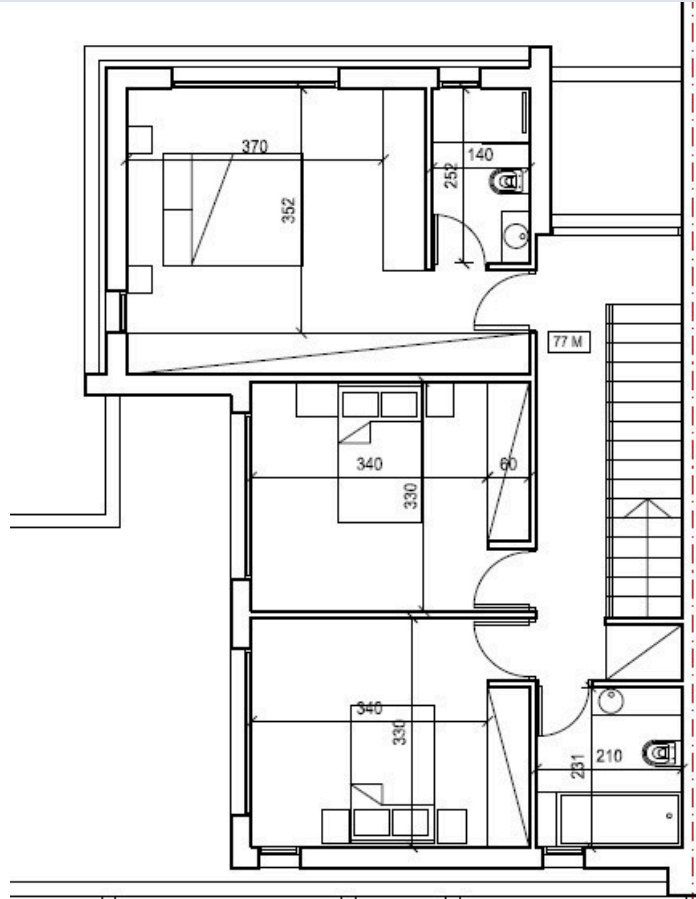

Floor plans