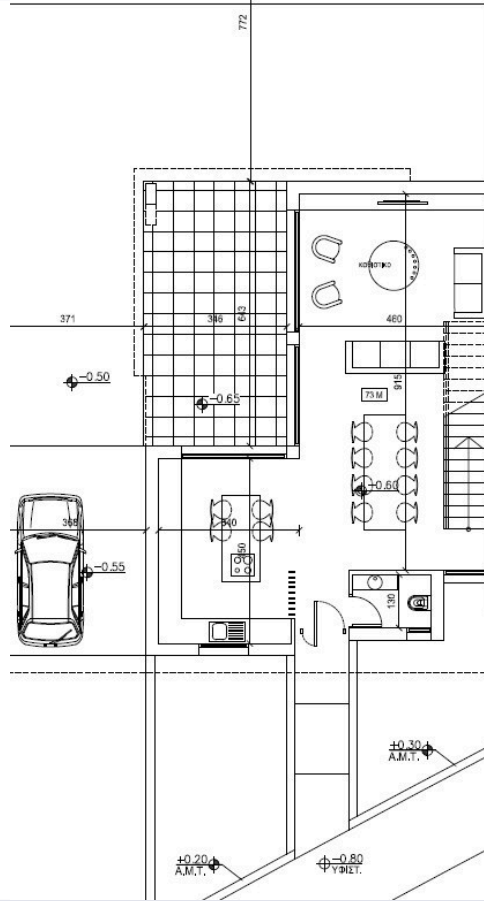

Floor plans