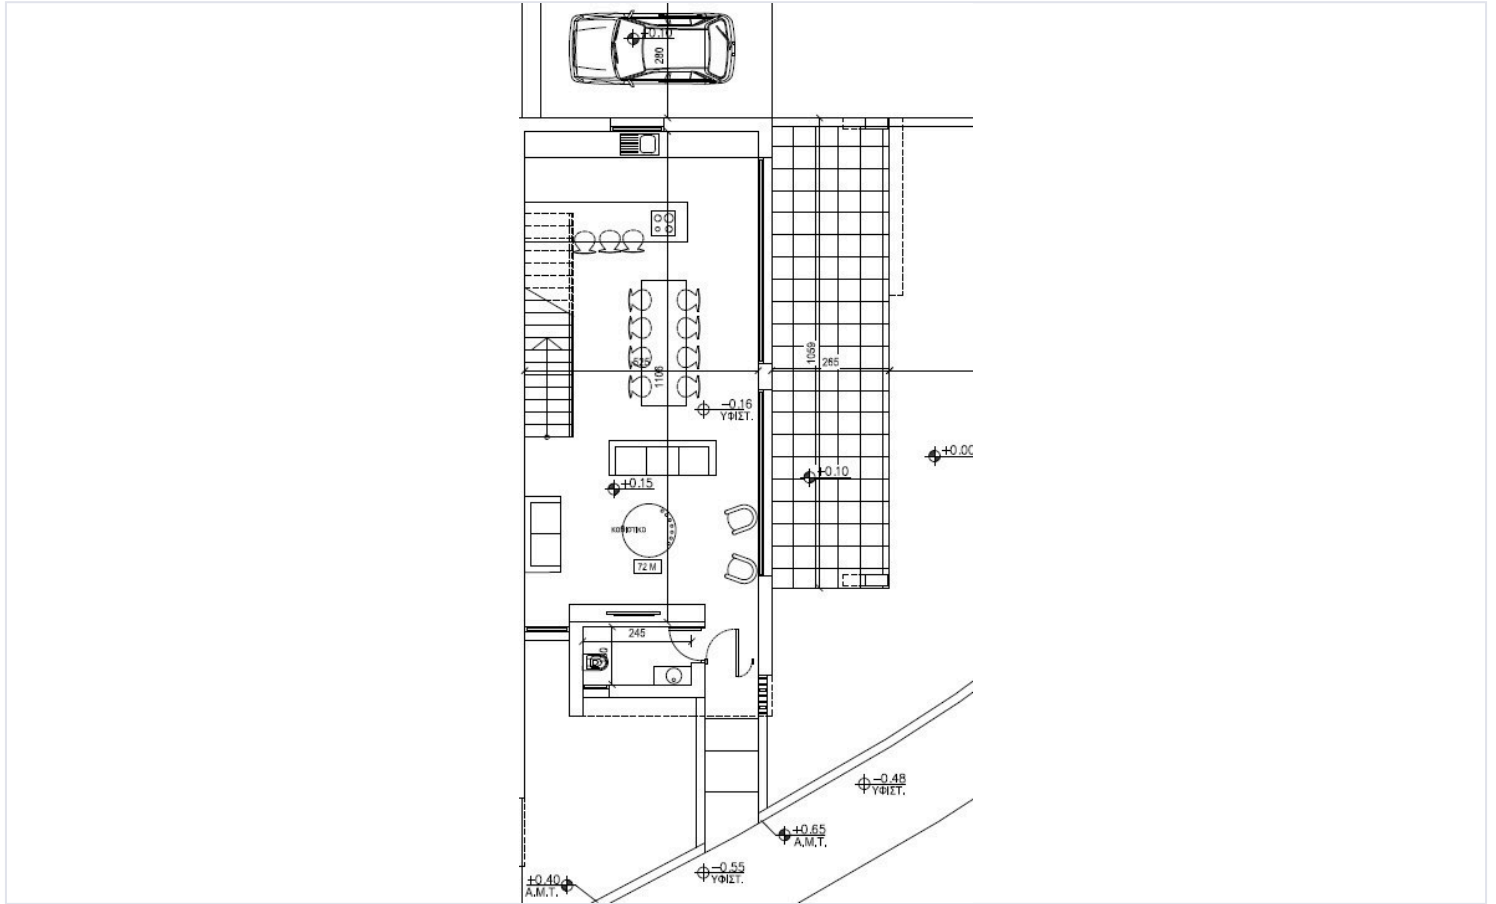

## Description

Semi-detached house in Pano Deftera, located in a quite neighborhood, close to Leventio Stadium.

This modern design house will consist of a living room, a dining area, a kitchen with an island and a guest toilet on the ground floor. On the first floor, there will be three bedrooms - one of them with en-suite facilities, and a main bathroom.

# Floor plans