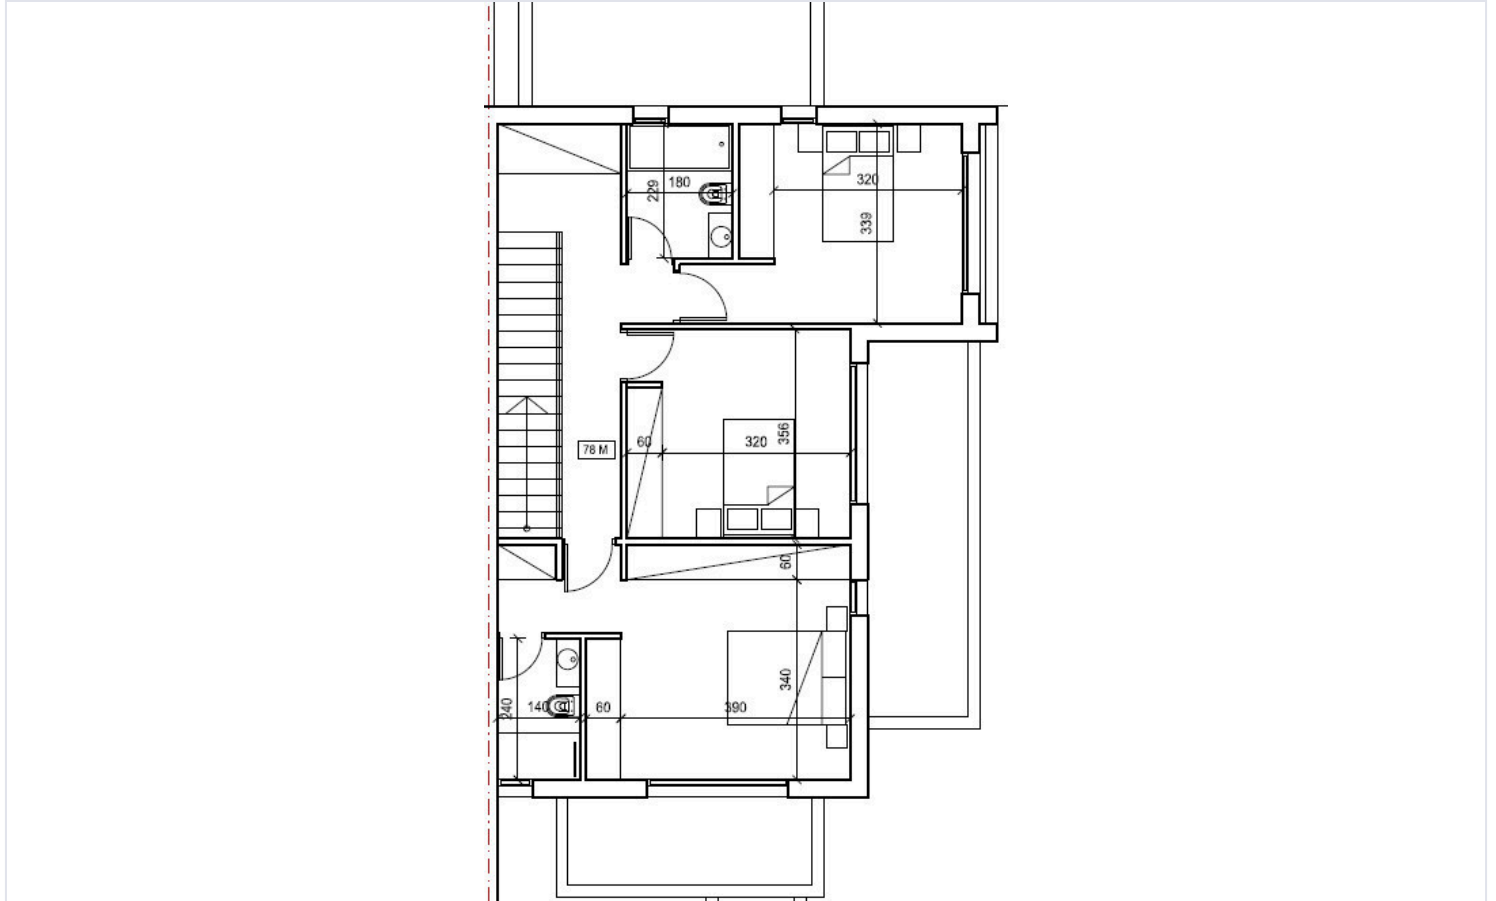

## Description

Semi-detached house in Pano Deftera, located in a quite neighborhood, close to Leventio Stadium.

This modern design house will consist of a living room, a dining area, a kitchen with an island and a guest toilet on the ground floor. On the first floor, there will be three bedrooms - one of them with en-suite facilities, and a main bathroom.

# Floor plans